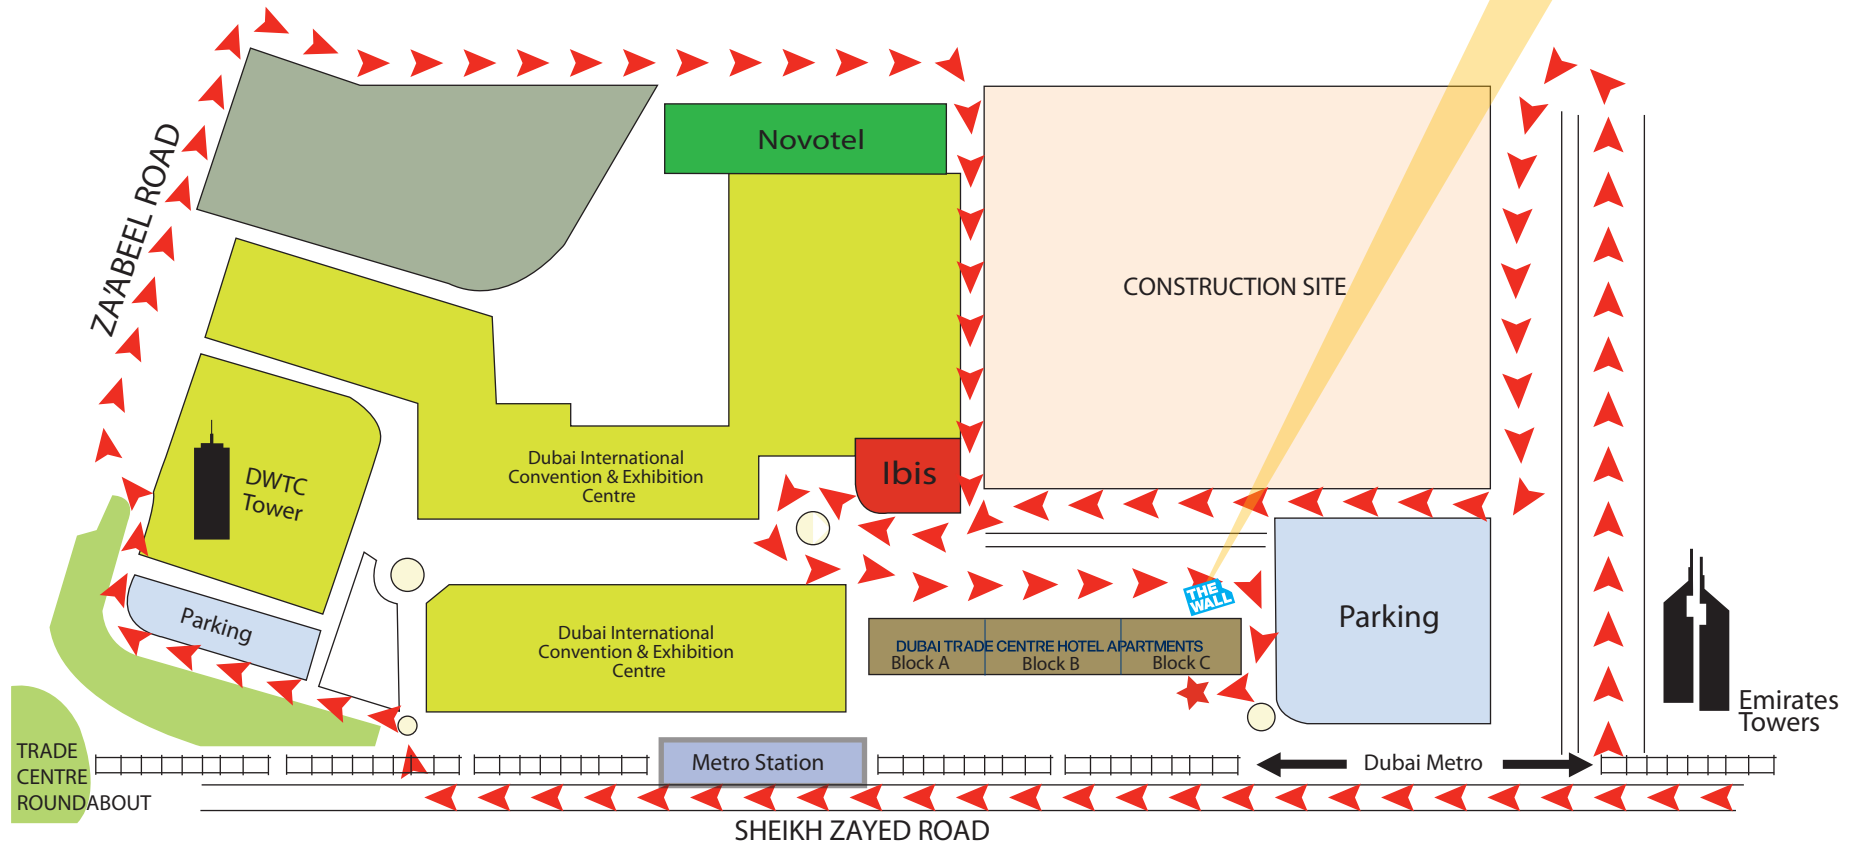

LOCATION MAP - THE WALL

THE WALL

CALL 04 306 5050 FOR MORE LOCATION DETAILS