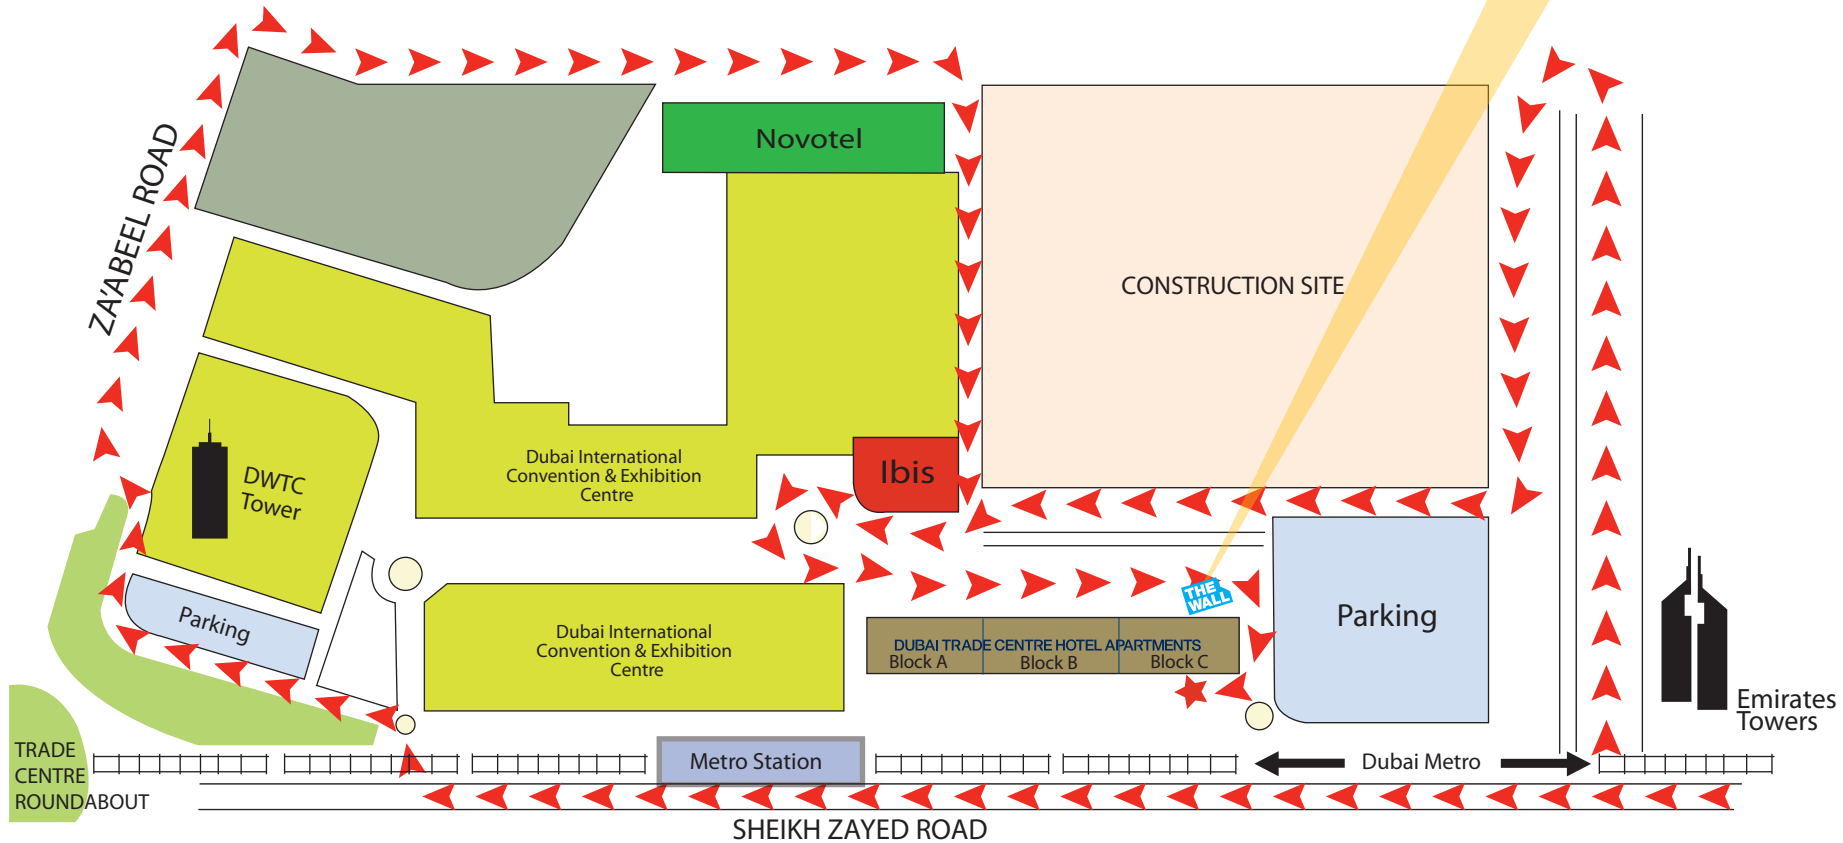

# LOCATION MAP - THE WALL

# THE WALL

CALL 04 306 5050 FOR MORE LOCATION DETAILS